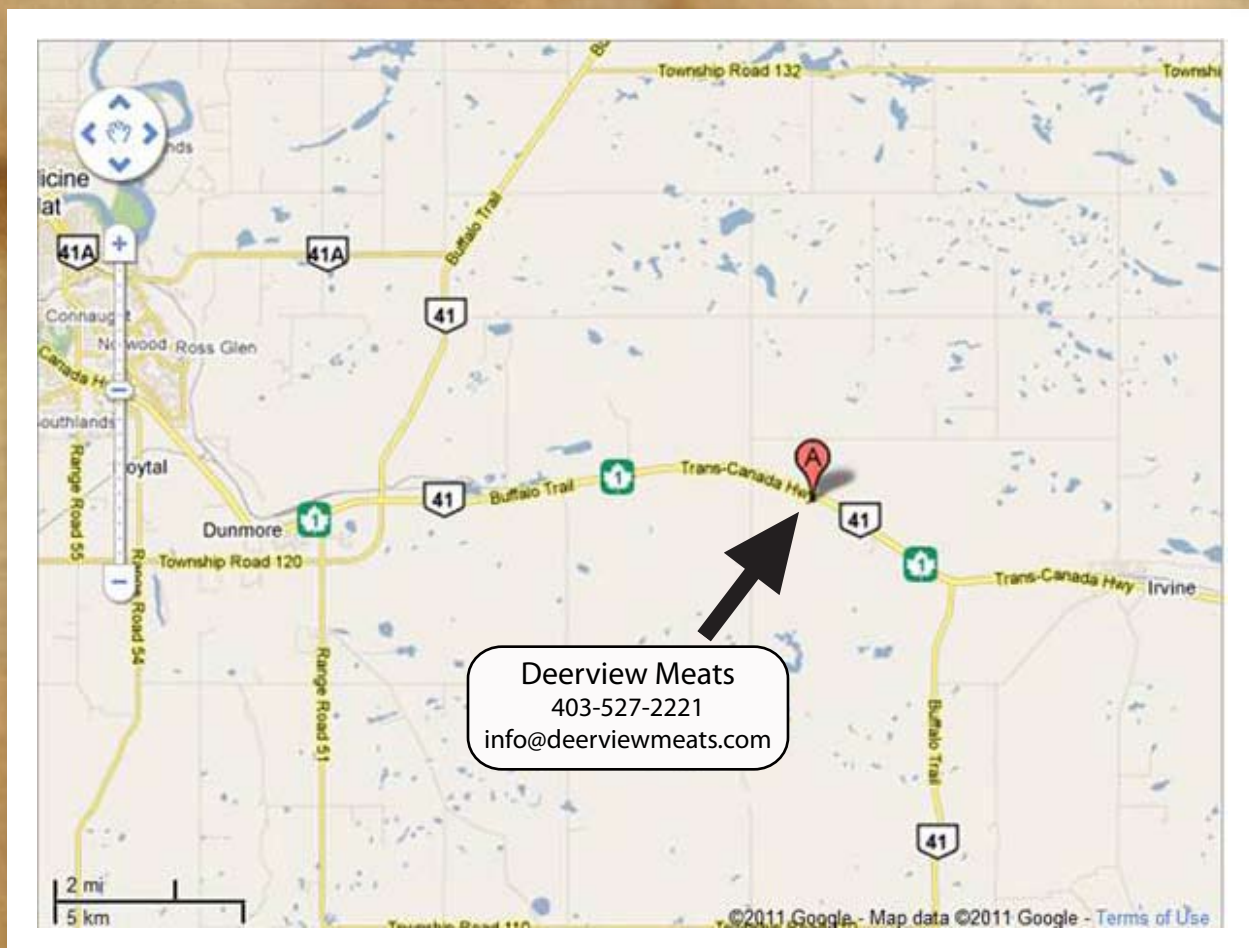

Deerview MEATS

www.deerviewmeats.com

From Medicine Hat, 19 km East on #1 Highway
12027 Range Road 35